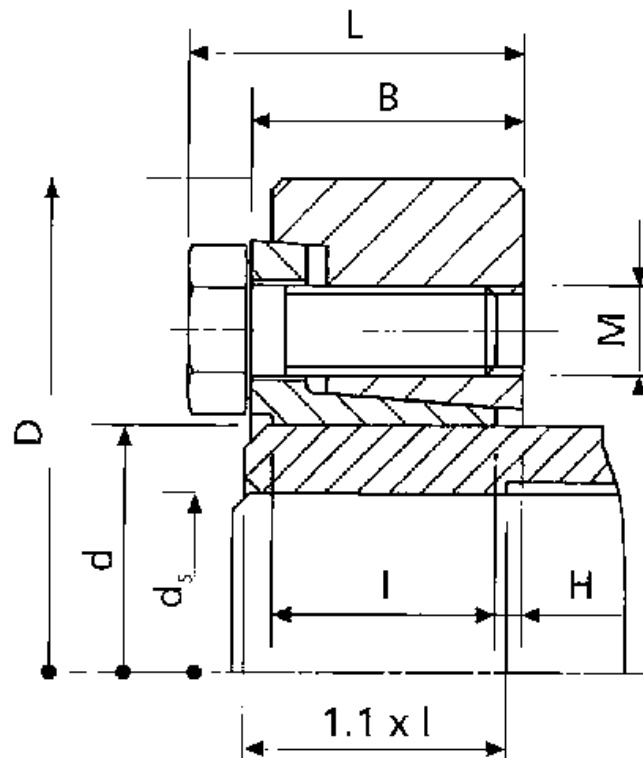

Article number: 437800175

Description: Rota-fix shaft-hub connection SB 175

## Measures

B mm	= 69.0
d H8 mm	= 175
D mm	= 300.0
ds mm	= 130
F kN torque	= 846
H	= 8.0
I mm	= 56.0
L mm	= 80.0

M mm	= M16
T N m torque	= 55000
Ts N m bolt tightening torque	= 290